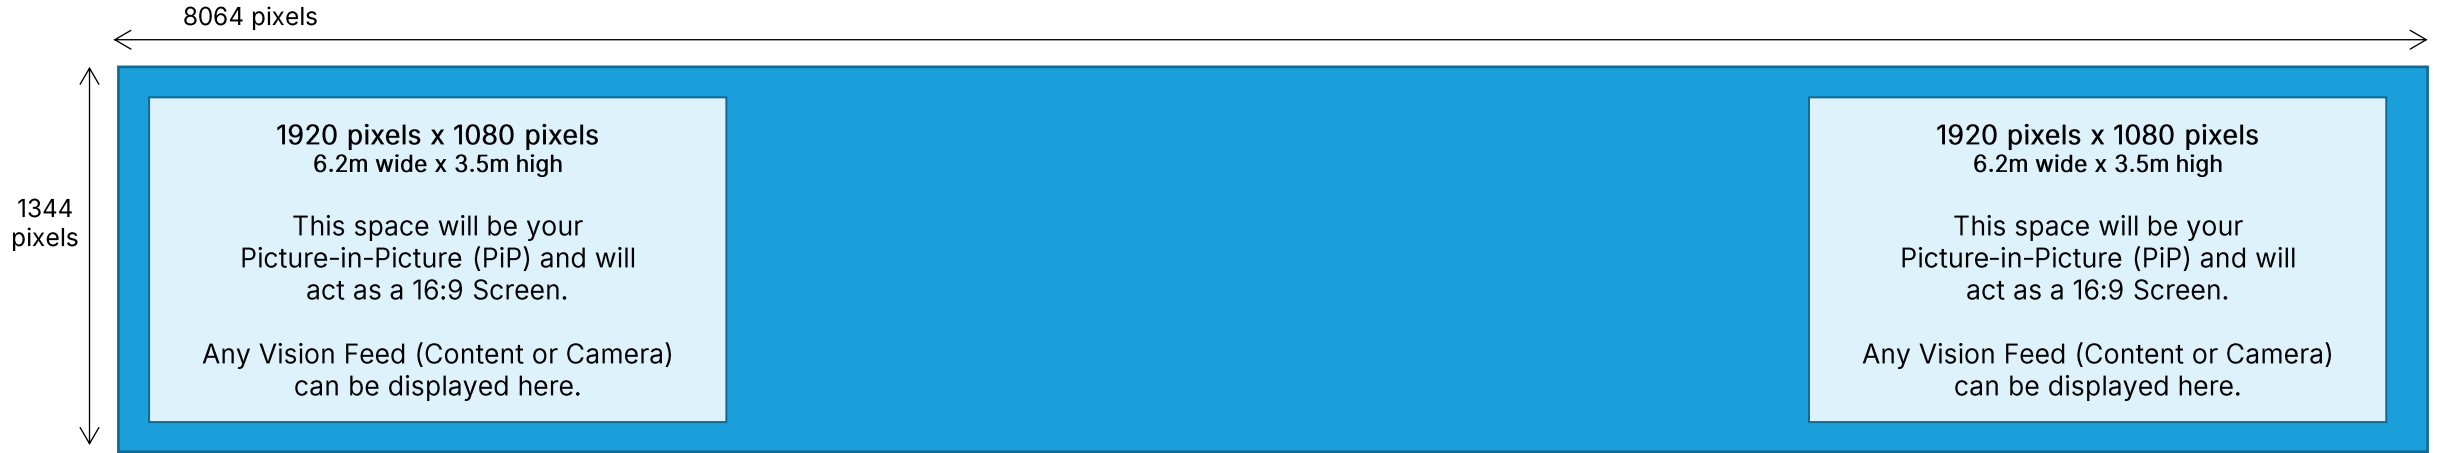

LED screen native resolution – 8064 pixels x 1344 pixels (2.9mm pitch)
24m wide x 4m high

You can provide a custom background for the **darker blue area**.
Alternatively, you can provide a logo (or similar) to display.

Plaza Ballroom LED screen system – 3x PiPs and static background

VUEPIX LED SCREEN WITH 3X PIPS (FIXED LOCATIONS) AND 1X STATIC BACKGROUND

LED screen native resolution – 8064 pixels x 1344 pixels (2.9mm pitch)
24m wide x 4m high

VUEPIX LED SCREEN WITH 2X PIPS (FIXED LOCATIONS) AND 1X STATIC BACKGROUND
REAR ROOM DUAL PROJECTION PACKAGE (16FT SCREENS) – ASPECT RATIO 16:9

LED screen native resolution – 8064 pixels x 1344 pixels (2.9mm pitch)
24m wide x 4m high

VUEPIX LED SCREEN WITH FULLY CUSTOMISABLE DISPLAY
REAR ROOM DUAL PROJECTION PACKAGE (16FT SCREENS) – ASPECT RATIO 16:9

LED screen native resolution – 8064 pixels x 1344 pixels (2.9mm pitch)
24m wide x 4m high