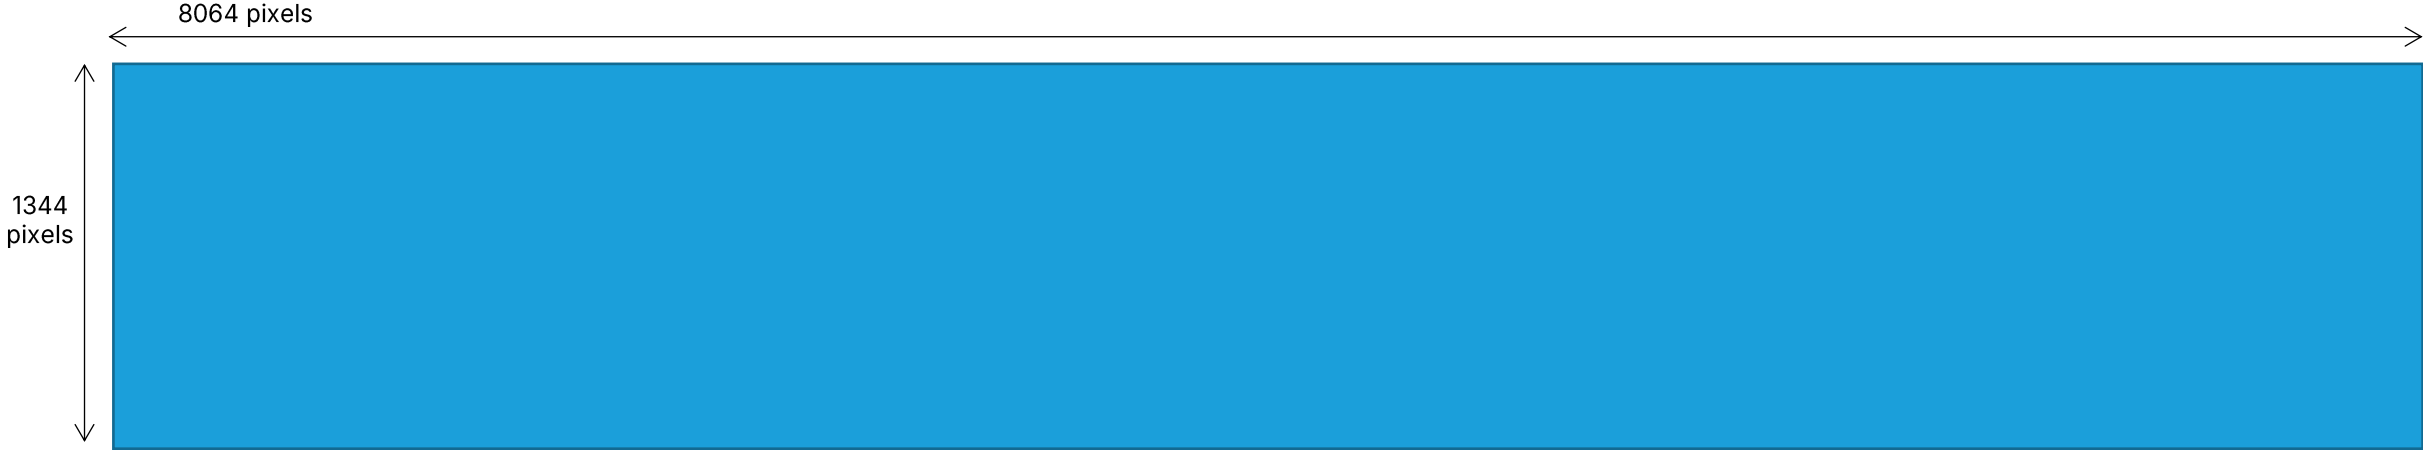

VUEPIX LED SCREEN WITH 2X PIPS (FIXED LOCATIONS) AND 1X STATIC BACKGROUND
REAR ROOM DUAL PROJECTION PACKAGE (16FT SCREENS) – ASPECT RATIO 16:9

LED screen native resolution – 8064 pixels x 1344 pixels (2.9mm pitch)
24m wide x 4m high

VUEPIX LED SCREEN WITH FULLY CUSTOMISABLE DISPLAY
REAR ROOM DUAL PROJECTION PACKAGE (16FT SCREENS) – ASPECT RATIO 16:9

LED screen native resolution – 8064 pixels x 1344 pixels (2.9mm pitch)
24m wide x 4m high