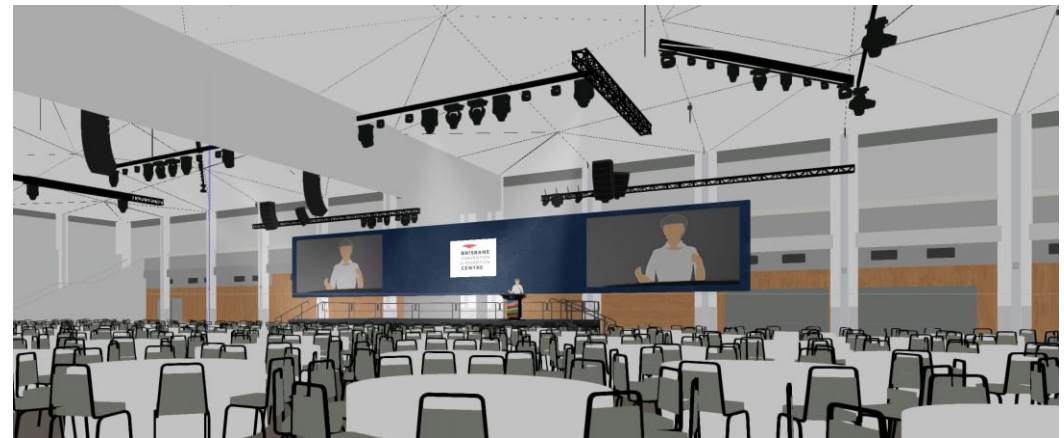

Plaza Ballroom LED screen system – 1x PiP and static background

VUEPIX LED SCREEN WITH 1X PIP (FIXED LOCATION) AND 1X STATIC BACKGROUND

LED screen native resolution – 8064 pixels x 1344 pixels (2.9mm pitch)
24m wide x 4m high

You can provide a custom background for the **darker blue area**.
Alternatively, you can provide a logo (or similar) to display.

Plaza Ballroom LED screen system – 2x PiPs and static background

VUEPIX LED SCREEN WITH 2X PIPS (FIXED LOCATIONS) AND 1X STATIC BACKGROUND

Plaza Ballroom LED screen system – 3x PiPs and static background

VUEPIX LED SCREEN WITH 3X PIPS (FIXED LOCATIONS) AND 1X STATIC BACKGROUND

LED screen native resolution – 8064 pixels x 1344 pixels (2.9mm pitch)
24m wide x 4m high

You can provide a custom background for the **darker blue area**.
Alternatively, you can provide a logo (or similar) to display.

Plaza Ballroom LED screen system – 2x PiPs, static background, and rear screens