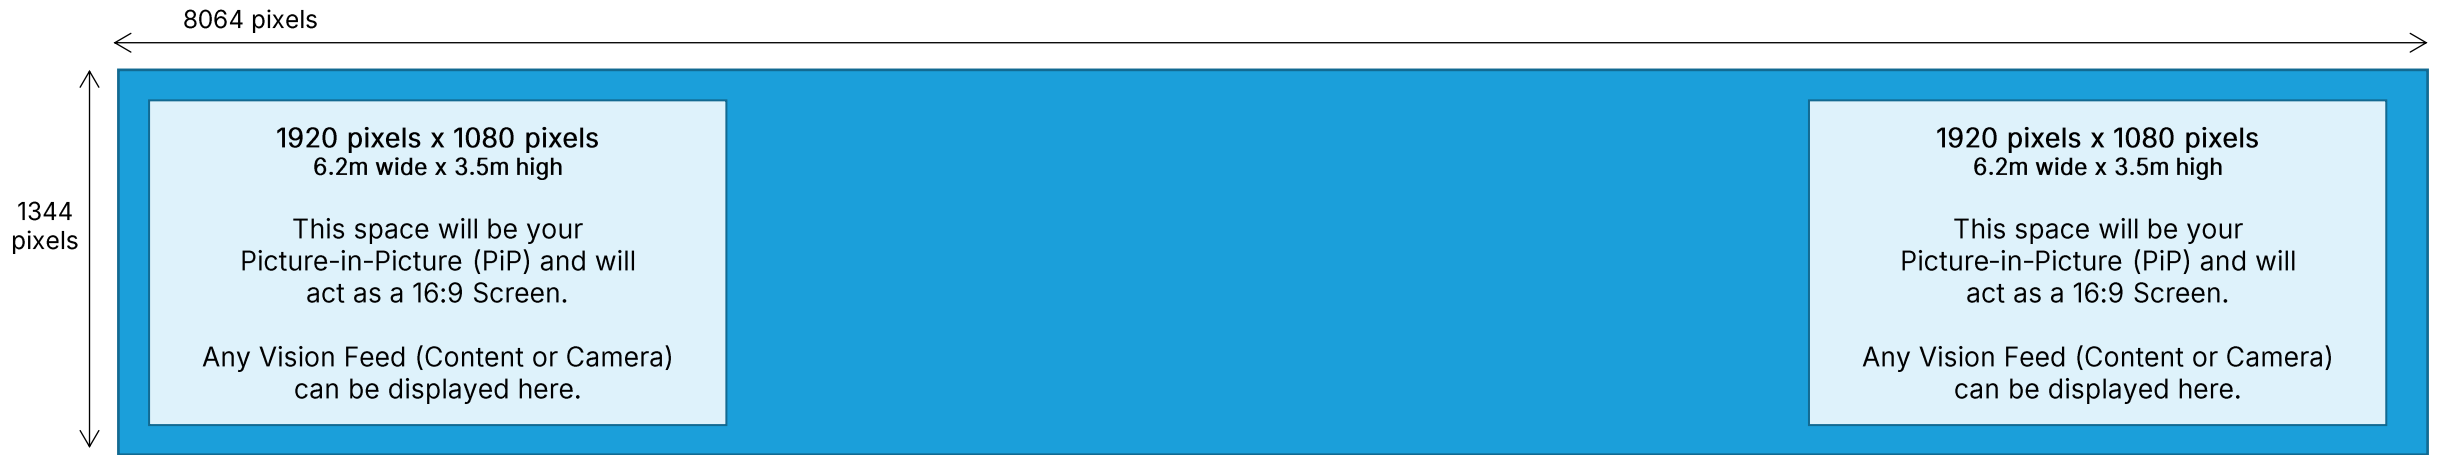

Plaza Ballroom LED screen system – 1x PiP and static background

VUEPIX LED SCREEN WITH 1X PIP (FIXED LOCATION) AND 1X STATIC BACKGROUND

LED screen native resolution – 8064 pixels x 1344 pixels (2.9mm pitch)
24m wide x 4m high

LED screen native resolution – 8064 pixels x 1344 pixels (2.9mm pitch)
24m wide x 4m high

You can provide a custom background for the **darker blue area**.
Alternatively, you can provide a logo (or similar) to display.

VUEPIX LED SCREEN WITH 2X PIPS (FIXED LOCATIONS) AND 1X STATIC BACKGROUND
REAR ROOM DUAL PROJECTION PACKAGE (16FT SCREENS) – ASPECT RATIO 16:9

LED screen native resolution – 8064 pixels x 1344 pixels (2.9mm pitch)
24m wide x 4m high

VUEPIX LED SCREEN WITH FULLY CUSTOMISABLE DISPLAY
REAR ROOM DUAL PROJECTION PACKAGE (16FT SCREENS) – ASPECT RATIO 16:9

LED screen native resolution – 8064 pixels x 1344 pixels (2.9mm pitch)
24m wide x 4m high