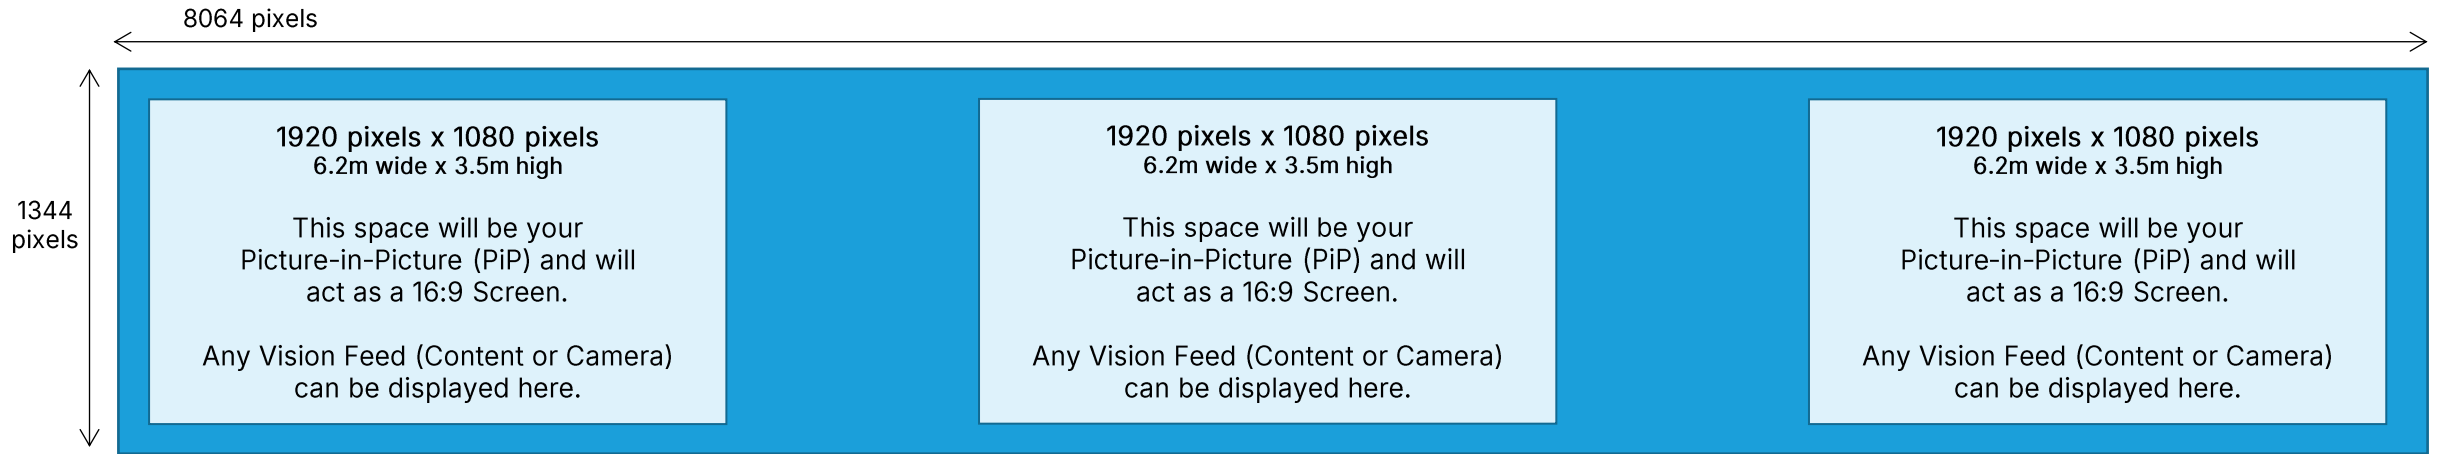

LED screen native resolution – 8064 pixels x 1344 pixels (2.9mm pitch)
24m wide x 4m high

You can provide a custom background for the **darker blue area**.
Alternatively, you can provide a logo (or similar) to display.

Plaza Ballroom LED screen system – 3x PiPs and static background

VUEPIX LED SCREEN WITH 3X PIPS (FIXED LOCATIONS) AND 1X STATIC BACKGROUND

LED screen native resolution – 8064 pixels x 1344 pixels (2.9mm pitch)
24m wide x 4m high

VUEPIX LED SCREEN WITH 2X PIPS (FIXED LOCATIONS) AND 1X STATIC BACKGROUND
REAR ROOM DUAL PROJECTION PACKAGE (16FT SCREENS) – ASPECT RATIO 16:9

LED screen native resolution – 8064 pixels x 1344 pixels (2.9mm pitch)
24m wide x 4m high

VUEPIX LED SCREEN WITH FULLY CUSTOMISABLE DISPLAY
REAR ROOM DUAL PROJECTION PACKAGE (16FT SCREENS) – ASPECT RATIO 16:9

LED screen native resolution – 8064 pixels x 1344 pixels (2.9mm pitch)
24m wide x 4m high