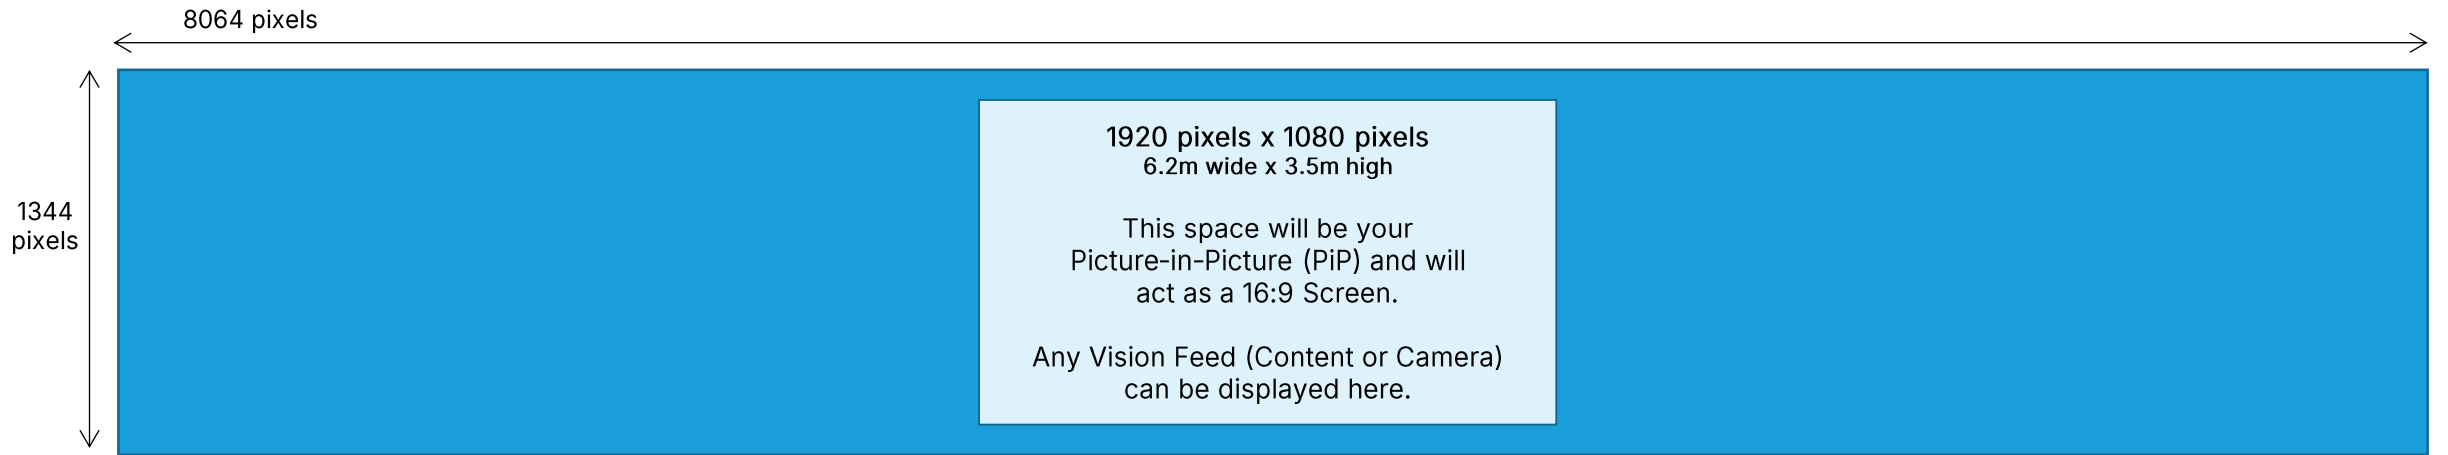

LED screen native resolution – 8064 pixels x 1344 pixels (2.9mm pitch)
24m wide x 4m high

You can provide a custom background for the **blue area**.
Alternatively, you can provide a logo (or similar) to display.

Plaza Ballroom LED screen system – 1x PiP and static background

VUEPIX LED SCREEN WITH 1X PIP (FIXED LOCATION) AND 1X STATIC BACKGROUND

LED screen native resolution – 8064 pixels x 1344 pixels (2.9mm pitch)
24m wide x 4m high

VUEPIX LED SCREEN WITH 2X PIPS (FIXED LOCATIONS) AND 1X STATIC BACKGROUND
REAR ROOM DUAL PROJECTION PACKAGE (16FT SCREENS) – ASPECT RATIO 16:9

LED screen native resolution – 8064 pixels x 1344 pixels (2.9mm pitch)
24m wide x 4m high

VUEPIX LED SCREEN WITH FULLY CUSTOMISABLE DISPLAY
REAR ROOM DUAL PROJECTION PACKAGE (16FT SCREENS) – ASPECT RATIO 16:9

LED screen native resolution – 8064 pixels x 1344 pixels (2.9mm pitch)
24m wide x 4m high