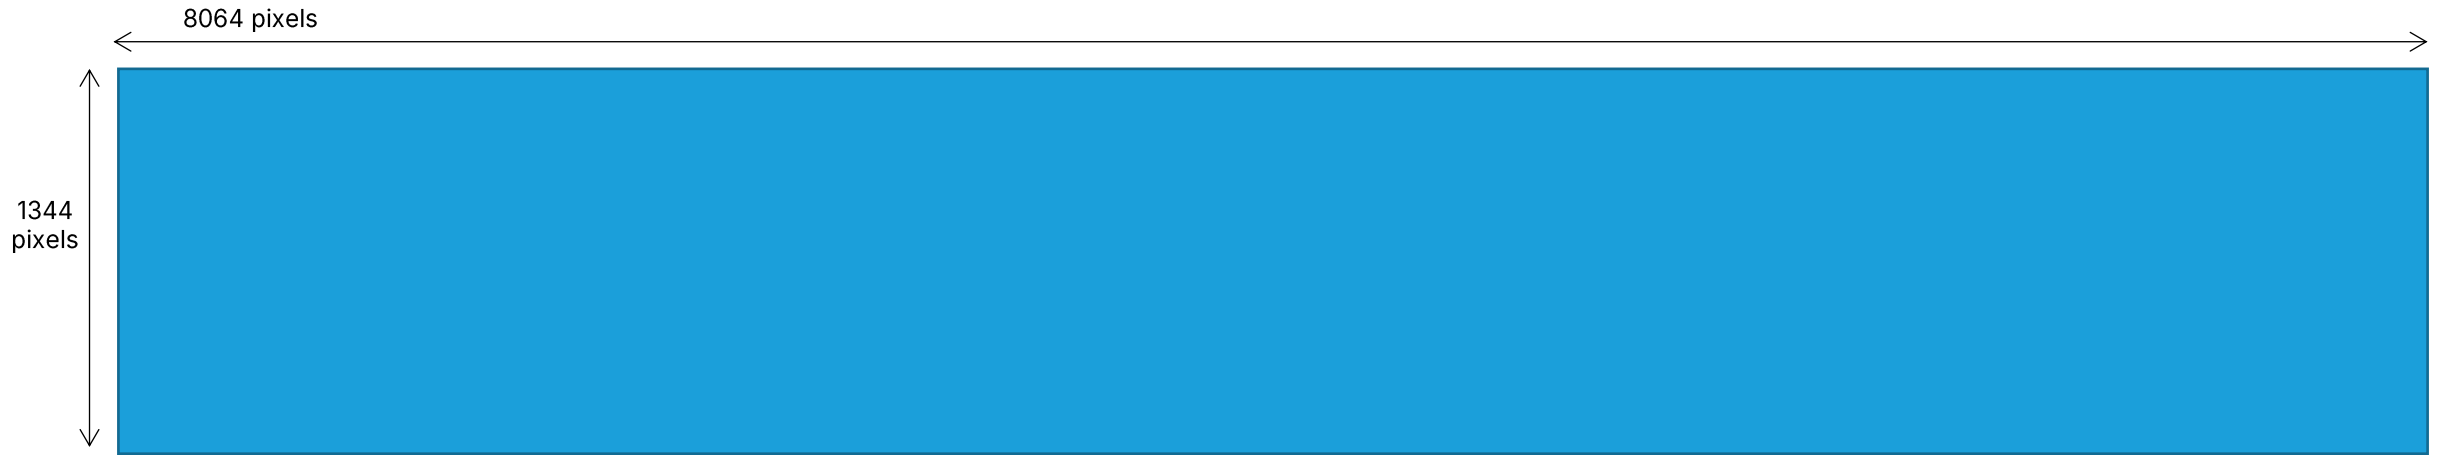

LED screen native resolution – 8064 pixels x 1344 pixels (2.9mm pitch)
24m wide x 4m high

You can provide a custom background for the **blue area**.
Alternatively, you can provide a logo (or similar) to display.

LED screen native resolution – 8064 pixels x 1344 pixels (2.9mm pitch)
24m wide x 4m high

You can provide a custom background for the **darker blue area**.
Alternatively, you can provide a logo (or similar) to display.

VUEPIX LED SCREEN WITH 2X PIPS (FIXED LOCATIONS) AND 1X STATIC BACKGROUND
REAR ROOM DUAL PROJECTION PACKAGE (16FT SCREENS) – ASPECT RATIO 16:9

LED screen native resolution – 8064 pixels x 1344 pixels (2.9mm pitch)
24m wide x 4m high

VUEPIX LED SCREEN WITH FULLY CUSTOMISABLE DISPLAY
REAR ROOM DUAL PROJECTION PACKAGE (16FT SCREENS) – ASPECT RATIO 16:9

LED screen native resolution – 8064 pixels x 1344 pixels (2.9mm pitch)
24m wide x 4m high