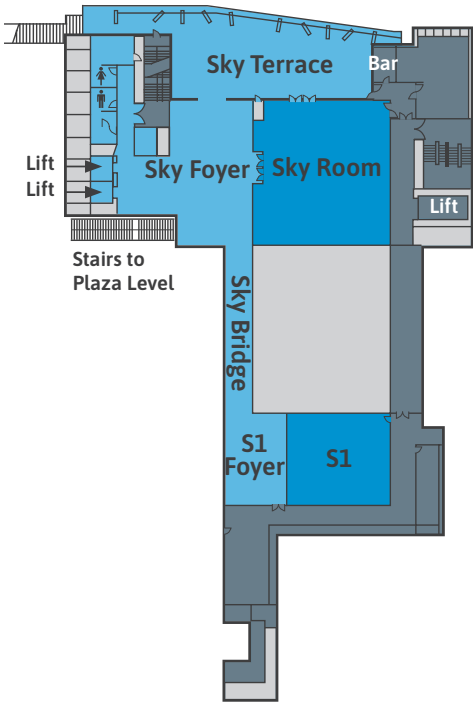

SKY LEVEL

BCEC ON GREY STREET