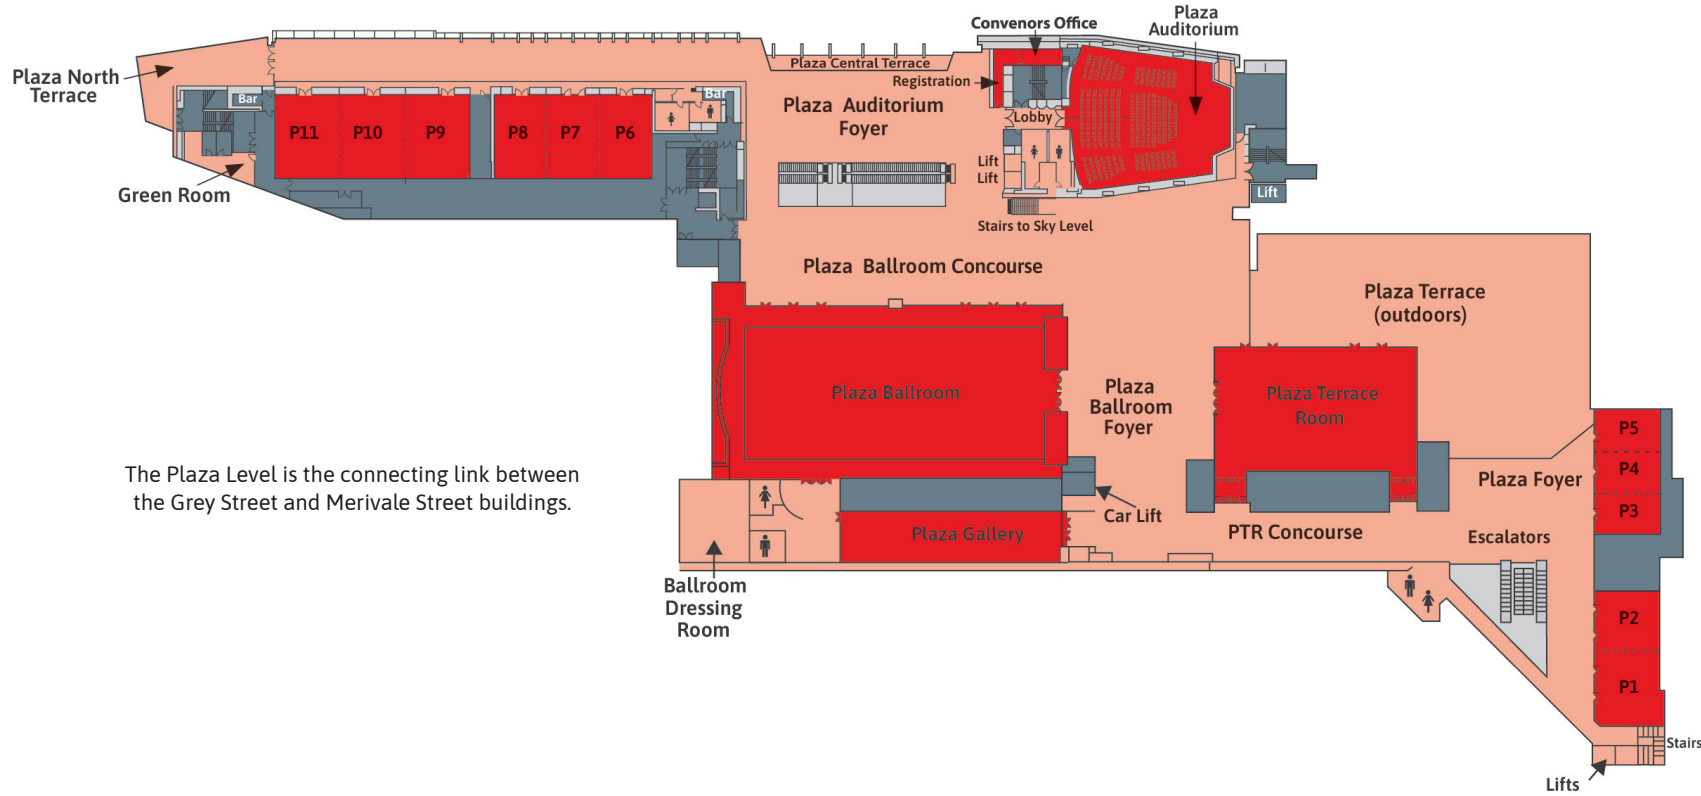

PLAZA LEVEL

BCEC ON MERIVALE STREET & GREY STREET

The Plaza Level is the connecting link between the Grey Street and Merivale Street buildings.

P PLAZA LEVEL ROOMS	Theatre	Classroom	Banquet	Cocktail	Metres ²
Meeting Room P1	160	90	90	150	153
Meeting Room P2	160	90	90	150	149
Meeting Room P1 & P2	300	195	210	300	302
Meeting Room P3	108	54	60	100	103
Meeting Room P4	108	54	60	100	103
Meeting Room P5	108	54	60	100	103
Meeting Room P3 & P4	200	120	150	200	206
Meeting Room P4 & P5	200	120	150	200	206
Meeting Room P3, P4 & P5	350	195	210	340	309
Plaza Terrace Room	1008	630	650	1100	883
Plaza Ballroom	2000	1200	1380	2000	1581
Plaza Gallery	-	-	160	160	350

P PLAZA LEVEL ROOMS	Theatre	Classroom	Banquet	Cocktail	Metres ²
Meeting Room P6	130	75	80	110	113
Meeting Room P7	130	75	80	110	113
Meeting Room P8	130	75	80	110	113
Meeting Room P6 & P7	270	160	180	240	231
Meeting Room P7 & P8	270	160	180	240	231
Meeting Rooms P6, P7 & P8	450	260	280	350	345
Meeting Room P9	160	99	100	150	143
Meeting Room P10	155	99	100	150	143
Meeting Room P11	160	99	100	150	143
Meeting Room P9 & P10	330	210	220	300	286
Meeting Room P10 & P11	330	210	220	300	286
Meeting Rooms P9, P10 & P11	570	340	350	450	430
Plaza Auditorium	620	-	-	-	-

Important note: Addition of dance floors and staging may affect capacities.