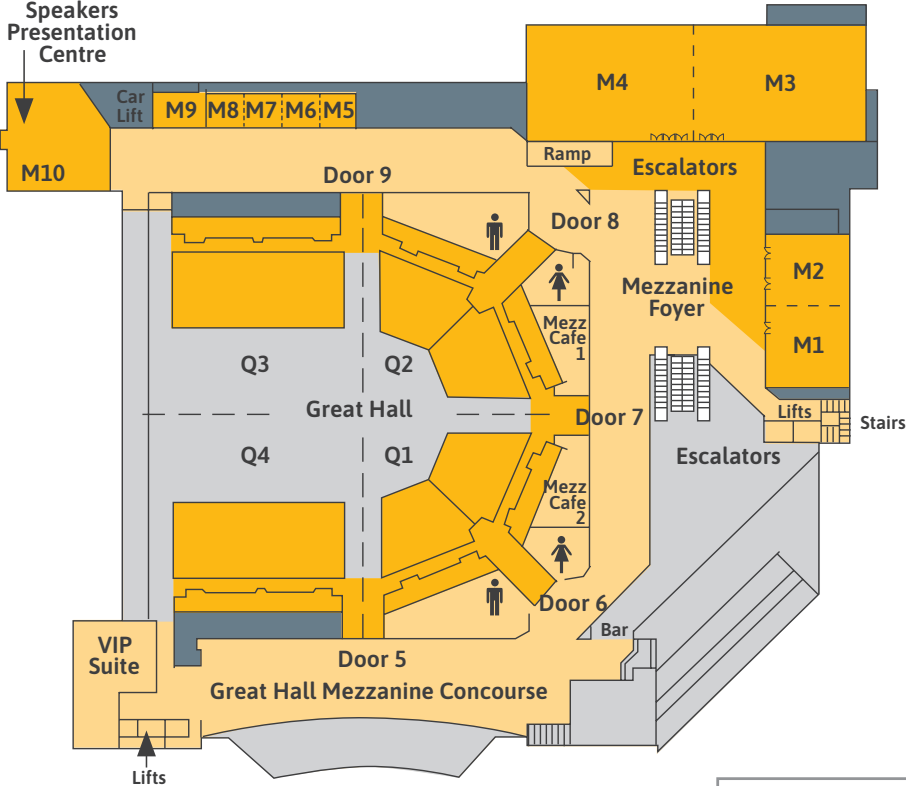

MEZZANINE LEVEL

BCEC ON MERIVALE STREET

M MEZZANINE LEVEL ROOMS	Theatre	Classroom	Banquet	Cocktail	Metres²
Meeting Room M1	160	90	90	150	157
Meeting Room M2	160	90	90	150	149
Meeting Room M1 & M2	370	210	210	300	306
Meeting Room M3	560	360	330	500	455
Meeting Room M4	560	360	320	500	432
Meeting Room M3 & M4	1104	690	640	1000	887
Meeting Room M5	24	12	12	24	28
Meeting Room M6	24	12	12	24	27
Meeting Room M5 & M6	48	36	30	48	55
Meeting Room M7	24	12	12	24	27
Meeting Room M7 & M8	48	36	30	48	54
Meeting Room M9	45	24	24	45	44
M10 Speakers Presentation Centre	-	-	-	-	100