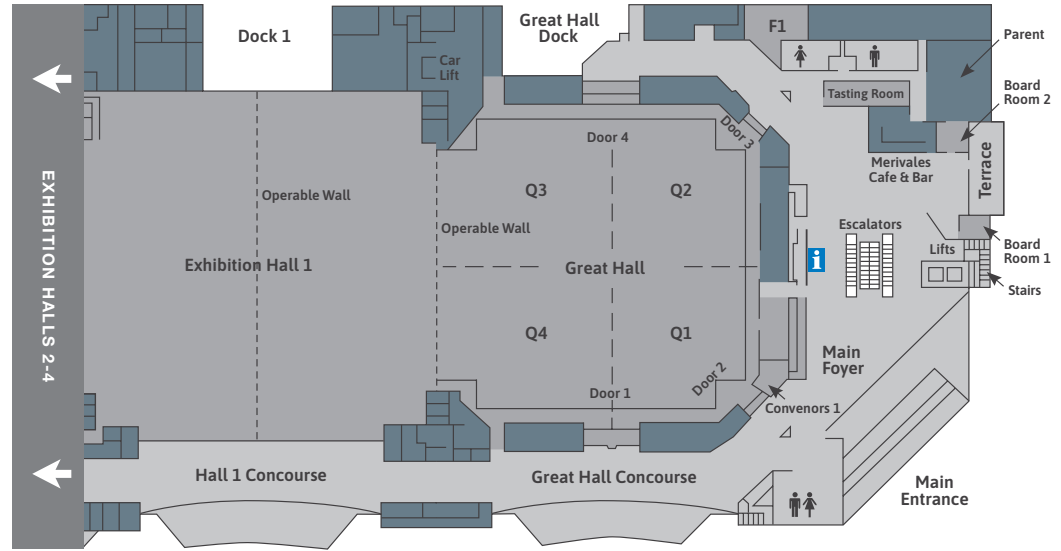

# FOYER LEVEL

BCEC ON MERIVALE STREET

MERIVALE STREET

F FOYER LEVEL ROOMS	Theatre	Classroom	Banquet	Cocktail	Metres <sup>2</sup>
Tasting Room	-	-	18	50	33
Terrace	-	-	90	140	142
Boardroom 1	-	-	18	-	38
Boardroom 2	-	-	14	-	42
Great Hall	3958	-	2800	4000	4088
Great Hall 1 & 2	1569	-	1200	1800	1949
Great Hall 3 & 4	1578	-	1500	2200	2238
Great Hall Quadrant 1 (Q1)	786	-	580	900	938
Great Hall Quadrant 2 (Q2)	783	-	580	900	938
Great Hall Quadrant 3 (Q3)	953	-	700	1100	1080
Great Hall Quadrant 4 (Q4)	954	-	700	1100	1080
Exhibition Halls 1 - 4 (each)	-	-	2000	4000	5000

**Important note:** Addition of dance floors and staging may affect capacities.