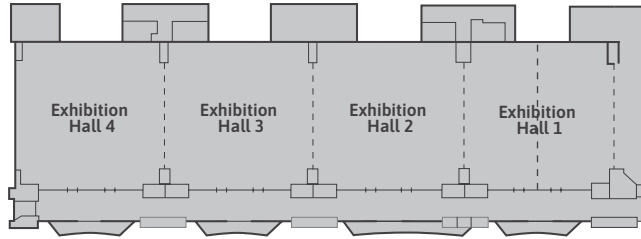

# FOYER LEVEL

BCEC ON MERIVALE STREET

MERIVALE STREET

F FOYER LEVEL ROOMS	Theatre	Classroom	Banquet	Cocktail	Metres <sup>2</sup>
Tasting Room	-	-	18	50	33
Terrace	-	-	90	140	142
Boardroom 1	-	-	18	-	38
Boardroom 2	-	-	14	-	42
Great Hall	3958	-	2800	4000	4088
Great Hall 1 & 2	1569	-	1200	1800	1949
Great Hall 3 & 4	1578	-	1500	2200	2238
Great Hall Quadrant 1 (Q1)	786	-	580	900	938
Great Hall Quadrant 2 (Q2)	783	-	580	900	938
Great Hall Quadrant 3 (Q3)	953	-	700	1100	1080
Great Hall Quadrant 4 (Q4)	954	-	700	1100	1080
Exhibition Halls 1 - 4 (each)	-	-	2000	4000	5000

**Important note:** Addition of dance floors and staging may affect capacities.