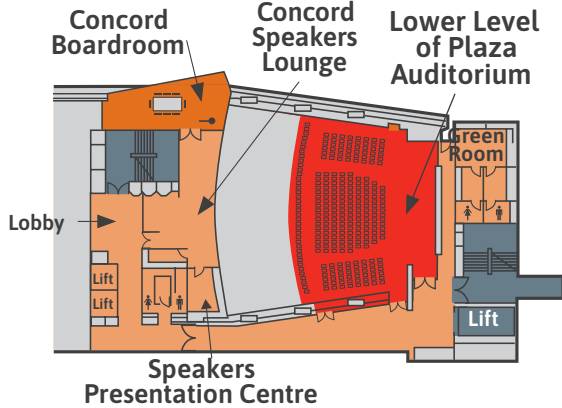

CONCORD LEVEL

BCEC ON GREY STREET