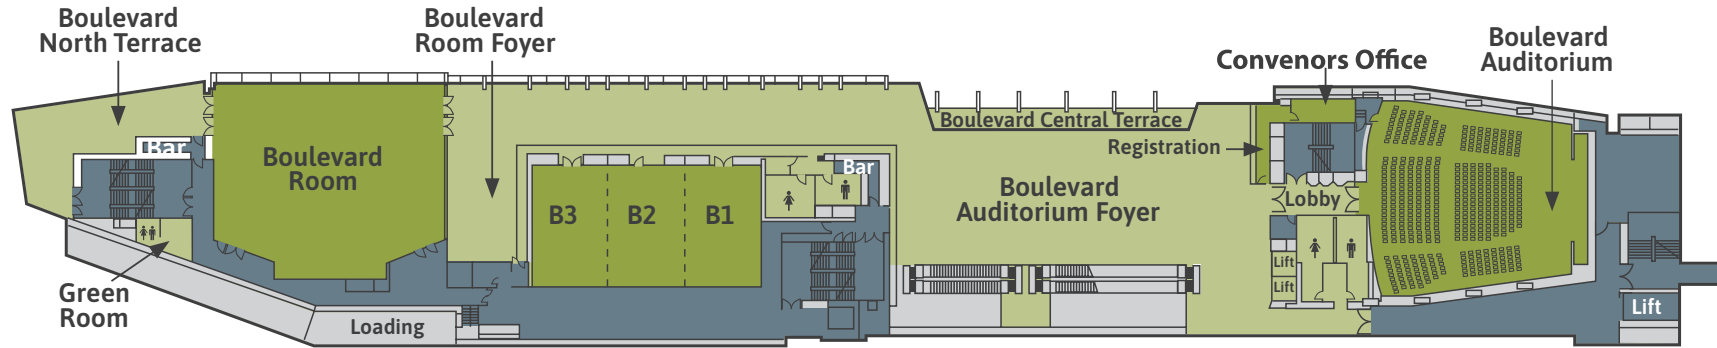

BOULEVARD LEVEL

BCEC ON GREY STREET

B BOULEVARD LEVEL ROOMS	Theatre	Classroom	Banquet	Cocktail	Metres ²
Boulevard Auditorium	430	-	-	-	-
Meeting Room B1	130	75	80	110	113
Meeting Room B2	130	75	80	110	113
Meeting Room B3	130	75	80	110	113
Meeting Room B1 & B2	270	160	180	240	231
Meeting Room B2 & B3	270	160	180	240	231
Meeting Rooms B1, B2 & B3	450	260	280	350	345
Boulevard Room	600	350	390	600	530

Important note: Addition of dance floors and staging may affect capacities.