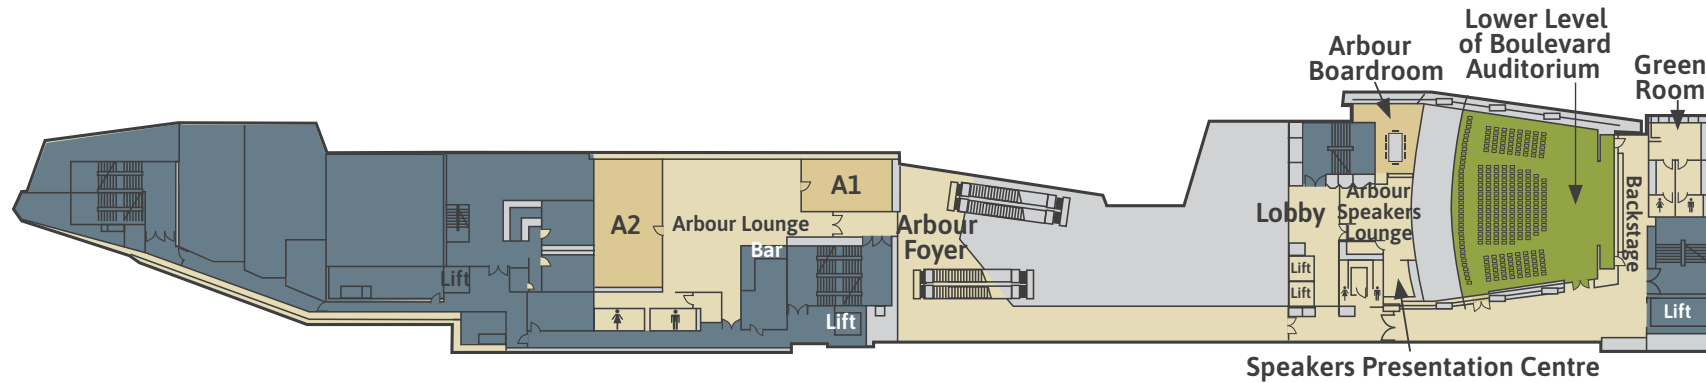

# ARBOUR LEVEL

BCEC ON GREY STREET

ARBOUR LEVEL ROOMS	Theatre	Classroom	Banquet	Cocktail	Metres <sup>2</sup>
Arbour Lounge	-	-	-	150	190
Meeting Room A1	50	30	20	60	70
Meeting Room A2	120	70	80	120	120
Arbour Speakers Presentation Centre	-	-	-	-	70
Arbour Boardroom	-	-	16	-	38

**Important note:** Addition of dance floors and staging may affect capacities.