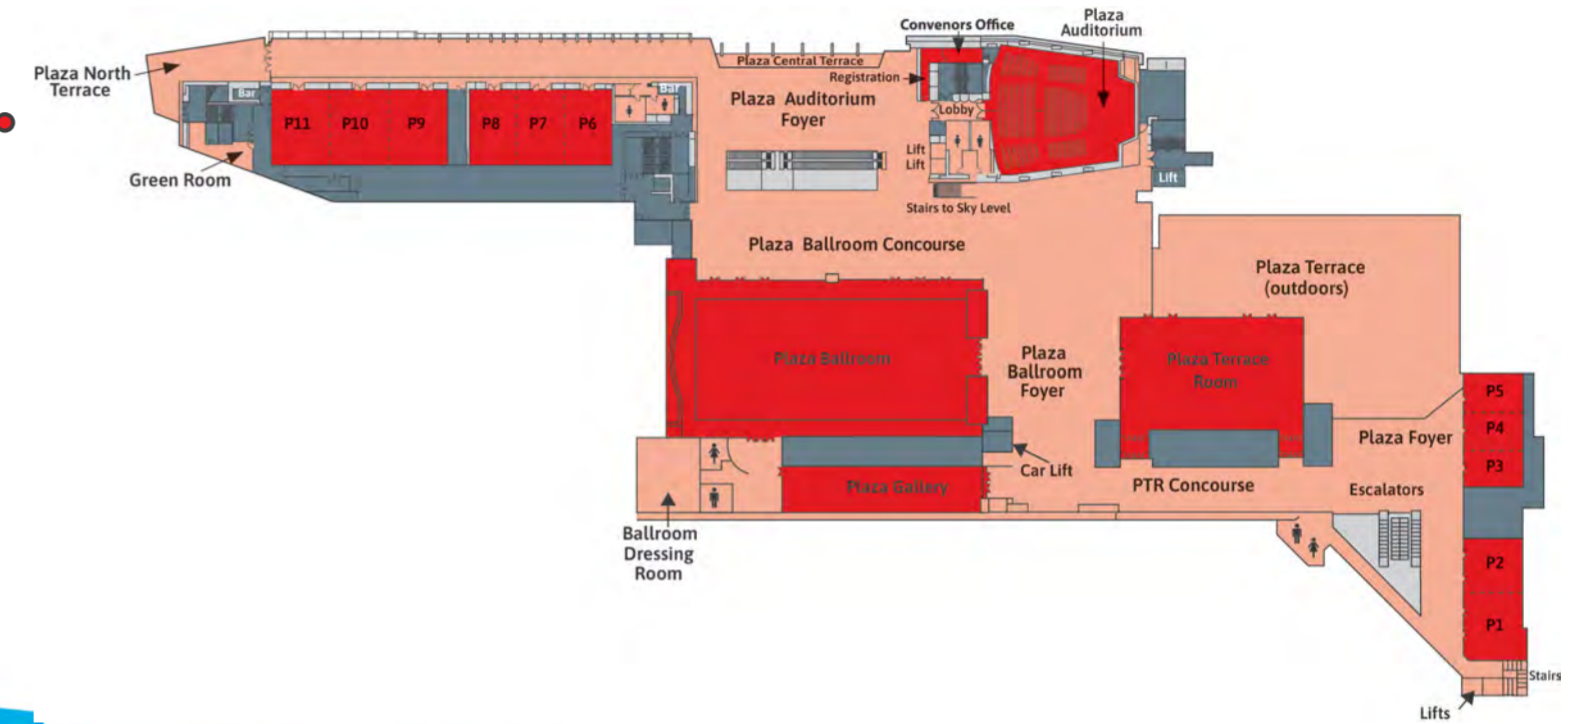

CITY/CBD

GREY STREET

SOUTH BANK/RIVER

**PLAZA LINK LEVEL**

The Plaza Level is the connecting link between BCEC on Grey Street and BCEC on Merivale Street.

MELBOURNE STREET

GLENELG STREET

WEST END

MERIVALE STREET