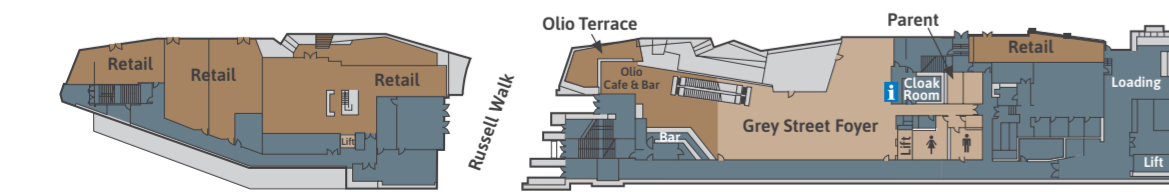

CITY/CBD

GREY STREET

SOUTH BANK/RIVER

**PLAZA LINK LEVEL**

The Plaza Level is the connecting link between BCEC on Grey Street and BCEC on Merivale Street.

MELBOURNE STREET

GLENELG STREET

WEST END

MERIVALE STREET