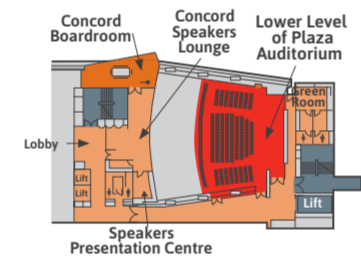

CITY/CBD

GREY STREET

SOUTH BANK/RIVER

**PLAZA LINK LEVEL**

The Plaza Level is the connecting link between BCEC on Grey Street and BCEC on Merivale Street.

MELBOURNE STREET

GLENELG STREET

WEST END

MERIVALE STREET