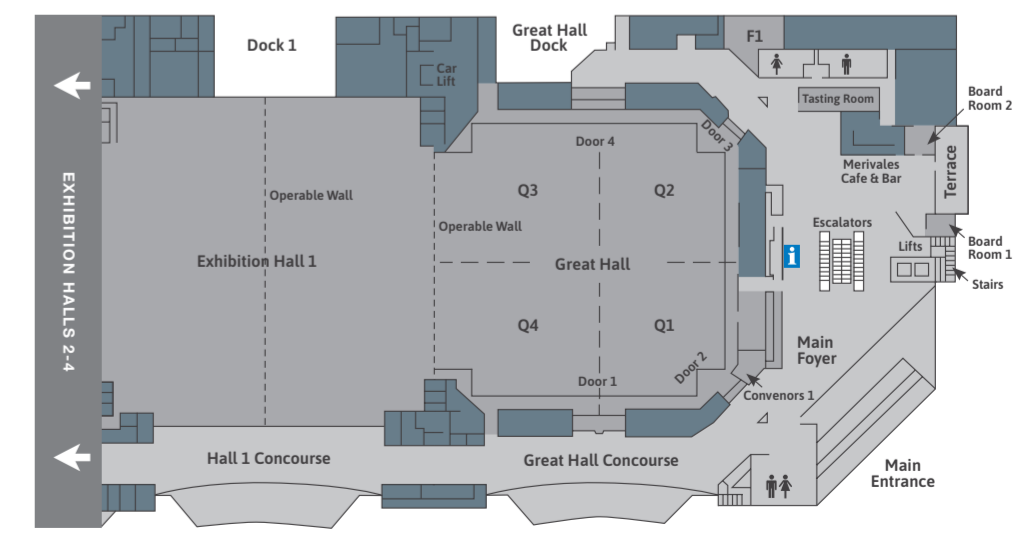

CITY/CBD

GREY STREET

SOUTH BANK/RIVER

**PLAZA LINK LEVEL**

The Plaza Level is the connecting link between BCEC on Grey Street and BCEC on Merivale Street.

MELBOURNE STREET

GLENELG STREET

WEST END

MERIVALE STREET