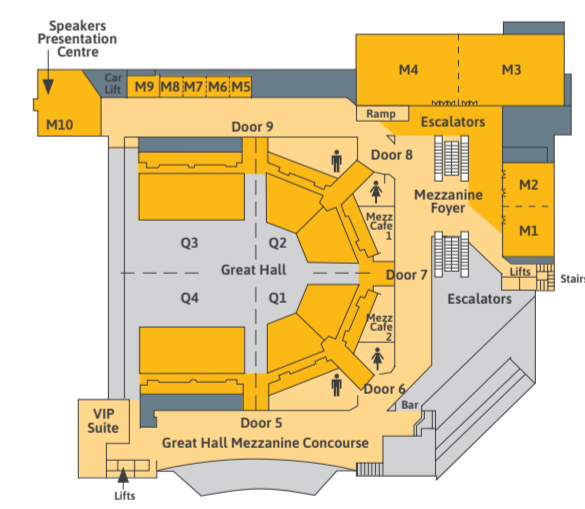

CITY/CBD

GREY STREET

SOUTH BANK/RIVER

**PLAZA LINK LEVEL**

The Plaza Level is the connecting link between BCEC on Grey Street and BCEC on Merivale Street.

MELBOURNE STREET

GLENELG STREET

WEST END

MERIVALE STREET