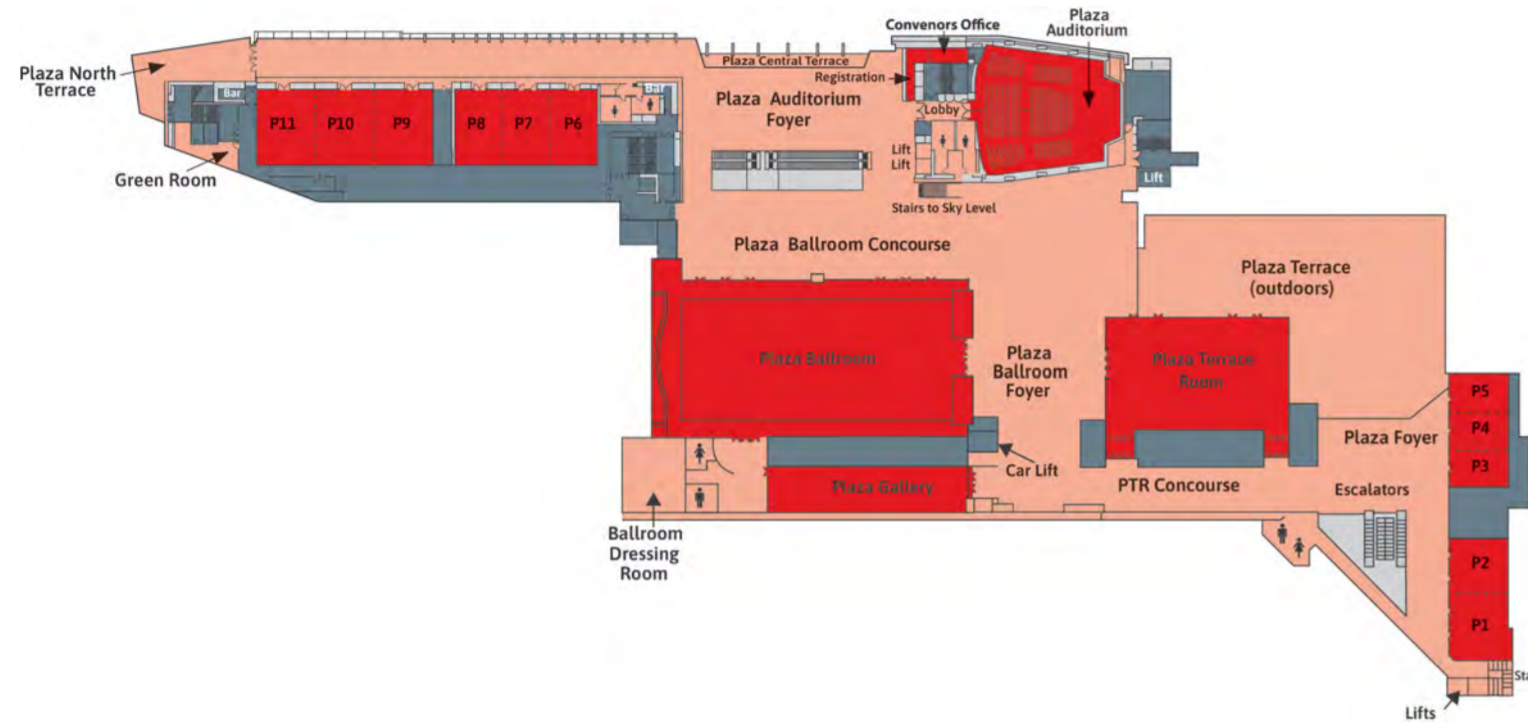

CITY/CBD

GREY STREET

SOUTH BANK/RIVER

**PLAZA LINK LEVEL**

The Plaza Level is the connecting link between BCEC on Grey Street and BCEC on Merivale Street.

MELBOURNE STREET

GLENELG STREET

WEST END

MERIVALE STREET