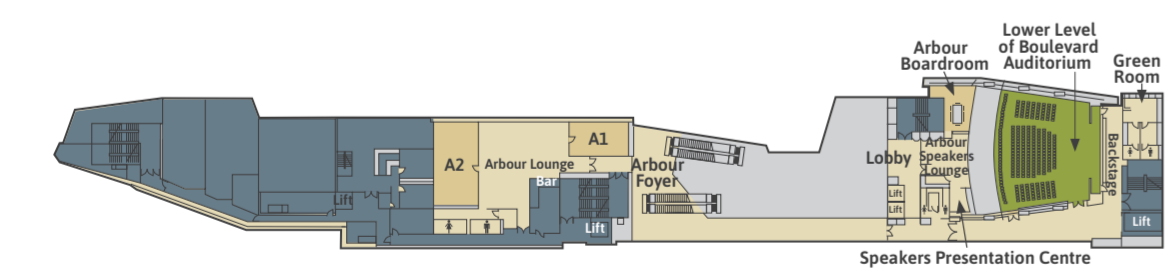

CITY/CBD

GREY STREET

SOUTH BANK/RIVER

**PLAZA LINK LEVEL**

The Plaza Level is the connecting link between BCEC on Grey Street and BCEC on Merivale Street.

MELBOURNE STREET

GLENELG STREET

WEST END

MERIVALE STREET