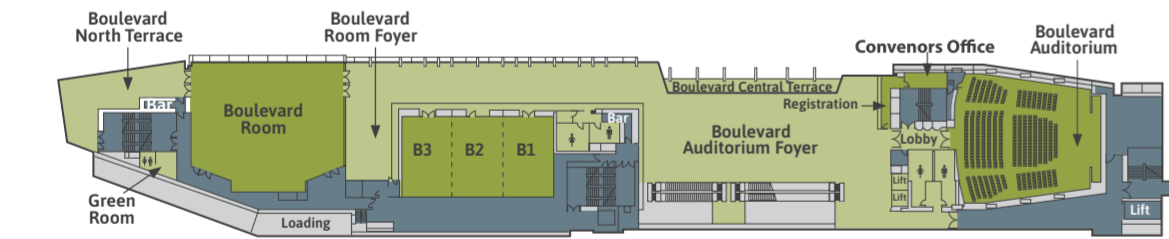

CITY/CBD

GREY STREET

SOUTH BANK/RIVER

**PLAZA LINK LEVEL**

The Plaza Level is the connecting link between BCEC on Grey Street and BCEC on Merivale Street.

MELBOURNE STREET

GLENELG STREET

WEST END

MERIVALE STREET