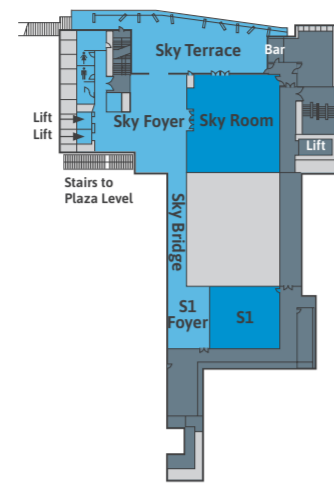

CITY/CBD

GREY STREET

SOUTH BANK/RIVER

**PLAZA LINK LEVEL**

The Plaza Level is the connecting link between BCEC on Grey Street and BCEC on Merivale Street.

MELBOURNE STREET

GLENELG STREET

WEST END

MERIVALE STREET