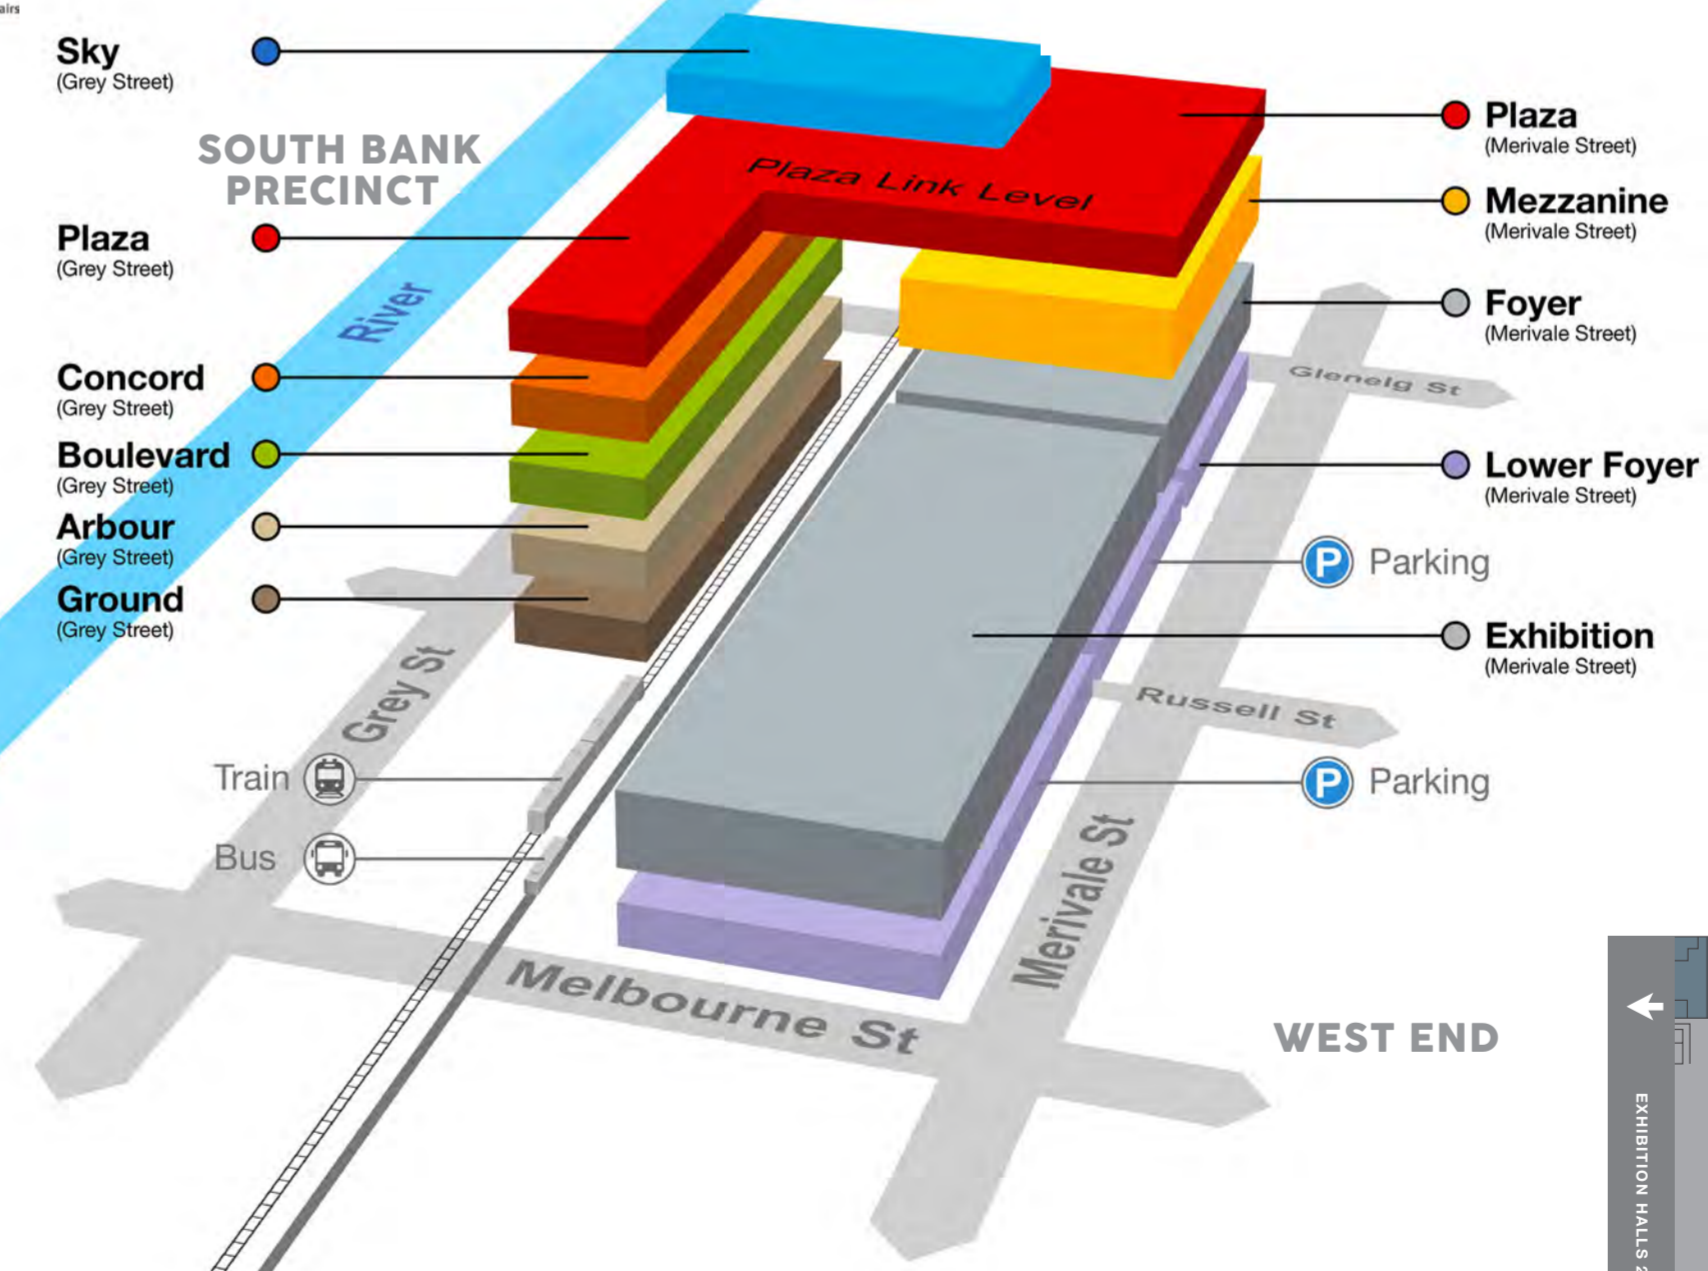

CITY/CBD

GREY STREET

SOUTH BANK/RIVER

**PLAZA LINK LEVEL**

The Plaza Level is the connecting link between BCEC on Grey Street and BCEC on Merivale Street.

MELBOURNE STREET

GLENELG STREET

WEST END

MERIVALE STREET