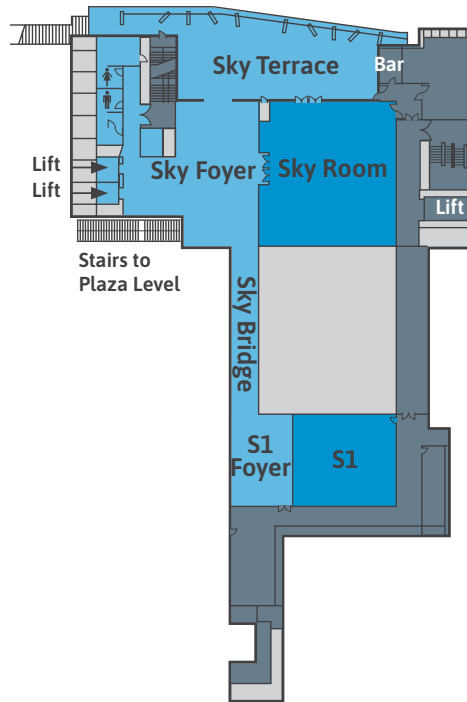

# Sky Level

BCEC ON GREY STREET

S SKY LEVEL ROOMS	Theatre	Class-room	Banquet	Cocktail	Metres <sup>2</sup>
Sky Room	315	180	190	300	270
Meeting Room S1	150	75	80	130	135

**Important note:** Addition of dance floors and staging may affect capacities.