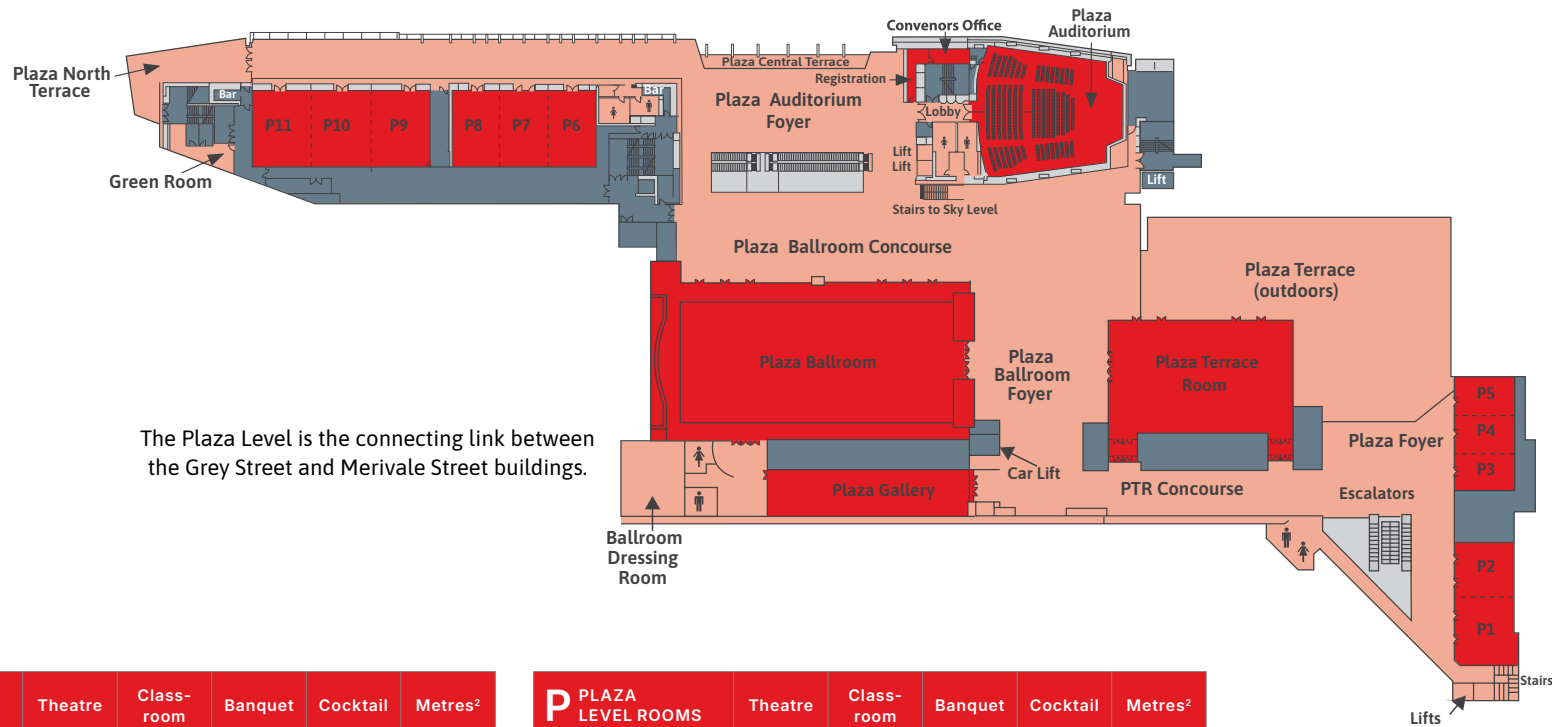

Plaza Level

BCEC ON MERIVALE STREET & GREY STREET

The Plaza Level is the connecting link between the Grey Street and Merivale Street buildings.

P PLAZA LEVEL ROOMS	Theatre	Class-room	Banquet	Cocktail	Metres ²
Meeting Room P1	160	90	90	150	153
Meeting Room P2	160	90	90	150	149
Meeting Room P1 & P2	300	195	210	300	302
Meeting Room P3	108	54	60	100	103
Meeting Room P4	108	54	60	100	103
Meeting Room P5	108	54	60	100	103
Meeting Room P3 & P4	200	120	150	200	206
Meeting Room P4 & P5	200	120	150	200	206
Meeting Room P3, P4 & P5	350	195	210	340	309
Plaza Terrace Room	1008	630	650	1100	883
Plaza Ballroom	2000	1200	1380	2000	1581
Plaza Gallery	-	-	160	160	350
Meeting Room P6	130	75	80	110	113

P PLAZA LEVEL ROOMS	Theatre	Class-room	Banquet	Cocktail	Metres ²
Meeting Room P7	130	75	80	110	113
Meeting Room P8	130	75	80	110	113
Meeting Room P6 & P7	270	160	180	240	231
Meeting Room P7 & P8	270	160	180	240	231
Meeting Rooms P6, P7 & P8	450	260	280	350	345
Meeting Room P9	160	99	100	150	143
Meeting Room P10	155	99	100	150	143
Meeting Room P11	160	99	100	150	143
Meeting Room P9 & P10	330	210	220	300	286
Meeting Room P10 & P11	330	210	220	300	286
Meeting Rooms P9, P10 & P11	570	340	350	450	430
Plaza Auditorium	620	-	-	-	-

Important note: Addition of dance floors and staging may affect capacities.