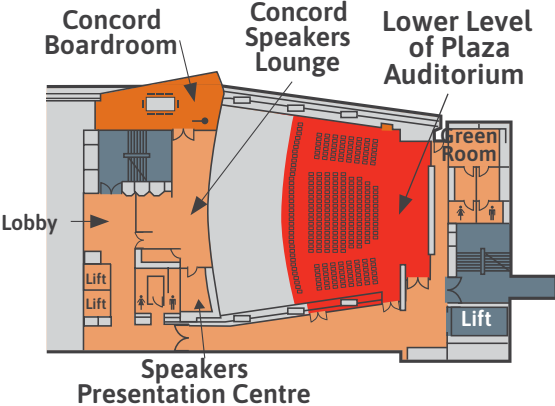

Concord Level

BCEC ON GREY STREET

CONCORD LEVEL ROOMS	Theatre	Class-room	Banquet	Cocktail	Metres ²
Concord Speakers Presentation Centre	-	-	-	-	100
Concord Boardroom	-	-	20	-	70

Important note: Addition of dance floors and staging may affect capacities.