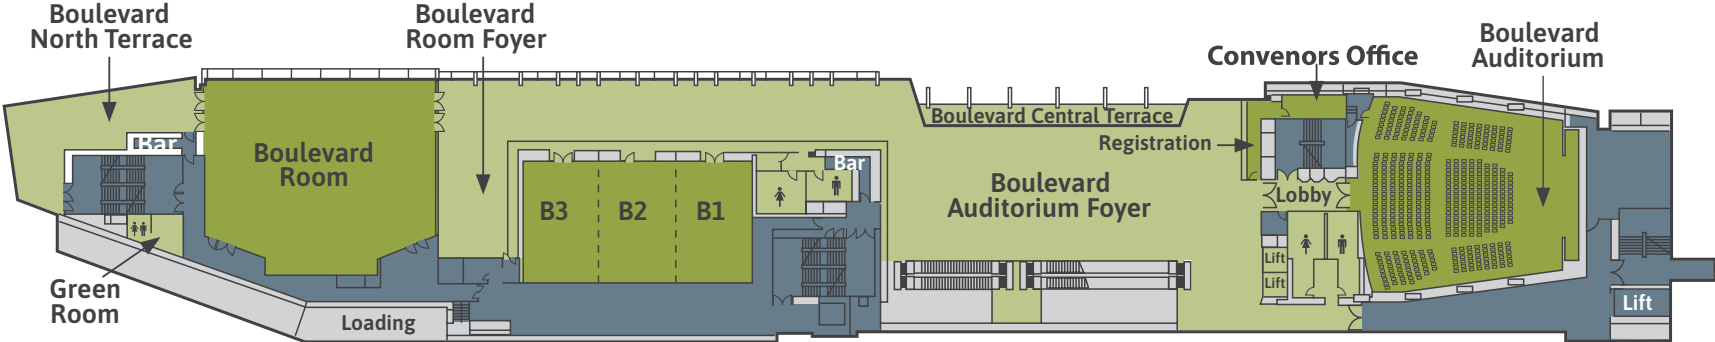

Boulevard Level

BCEC ON GREY STREET

B BOULEVARD LEVEL ROOMS	Theatre	Class-room	Banquet	Cocktail	Metres ²
Boulevard Auditorium	430	-	-	-	-
Meeting Room B1	130	75	80	110	113
Meeting Room B2	130	75	80	110	113
Meeting Room B3	130	75	80	110	113
Meeting Room B1 & B2	270	160	180	240	231
Meeting Room B2 & B3	270	160	180	240	231
Meeting Rooms B1, B2 & B3	450	260	280	350	345
Boulevard Room	600	350	390	600	530

Important note: Addition of dance floors and staging may affect capacities.