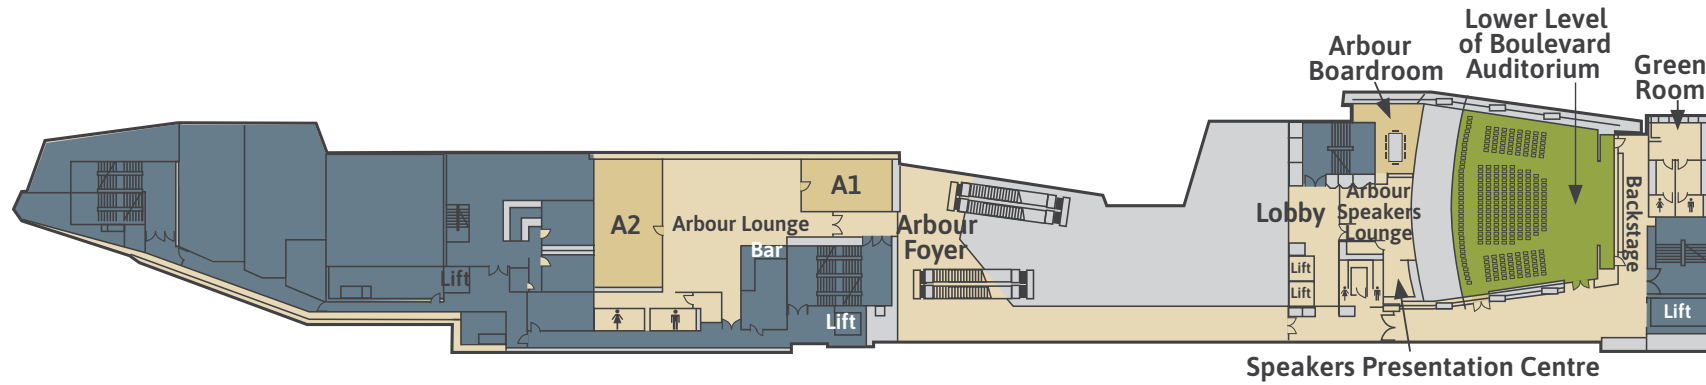

# Arbour Level

BCEC ON GREY STREET

A ARBOUR LEVEL ROOMS	Theatre	Class-room	Banquet	Cocktail	Metres <sup>2</sup>
Arbour Lounge	-	-	-	150	190
Meeting Room A1	50	30	20	60	70
Meeting Room A2	120	70	80	120	120
Arbour Speakers Presentation Centre	-	-	-	-	70
Arbour Boardroom	-	-	16	-	38

**Important note:** Addition of dance floors and staging may affect capacities.