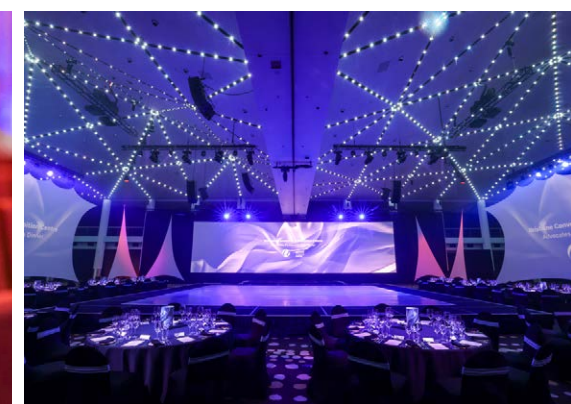

Brisbane Convention & Exhibition Centre Capacities.

M MEZZANINE LEVEL ROOMS	Theatre	Classroom	Banquet	Cocktail	Metres²
Meeting Room M1	160	90	90	150	157
Meeting Room M2	160	90	90	150	149
Meeting Room M1 & M2	370	210	210	300	306
Meeting Room M3	560	360	330	500	455
Meeting Room M4	560	360	320	500	432
Meeting Room M3 & M4	1104	690	640	1000	887
Meeting Room M5	24	12	12	24	28
Meeting Room M6	24	12	12	24	27
Meeting Room M5 & M6	48	36	30	48	55
Meeting Room M7	24	12	12	24	27
Meeting Room M8	24	12	12	24	27
Meeting Room M7 & M8	48	36	30	48	54
Meeting Room M9	45	24	24	45	44
M10 Speakers Presentation Centre	-	-	-	-	100

F FOYER LEVEL ROOMS	Theatre	Classroom	Banquet	Cocktail	Metres²
Tasting Room	-	-	18	50	33
Terrace	-	-	90	140	142
Boardroom 1	-	-	16	-	38
Boardroom 2	-	-	16	-	42
Great Hall	3958	-	2800	4000	4088
Great Hall 1 & 2	1569	-	1200	1800	1949
Great Hall 3 & 4	1578	-	1500	2200	2238
Great Hall Quadrant 1 (Q1)	786	-	580	900	938
Great Hall Quadrant 2 (Q2)	783	-	580	900	938
Great Hall Quadrant 3 (Q3)	953	-	700	1100	1080
Great Hall Quadrant 4 (Q4)	954	-	700	1100	1080
Exhibition Halls 1-4 (each)	-	-	2000	4000	5000

S SKY LEVEL ROOMS	Theatre	Classroom	Banquet	Cocktail	Metres²
Sky Room	315	180	190	300	270
Meeting Room S1	150	75	80	130	135

P PLAZA LEVEL ROOMS	Theatre	Classroom	Banquet	Cocktail	Metres²
Meeting Room P1	160	90	90	150	153
Meeting Room P2	160	90	90	150	149
Meeting Room P1 & P2	300	195	210	300	302
Meeting Room P3	108	54	60	100	103
Meeting Room P4	108	54	60	100	103
Meeting Room P5	108	54	60	100	103
Meeting Room P3 & P4	200	120	150	200	206
Meeting Room P4 & P5	200	120	150	200	206
Meeting Room P3, P4 & P5	350	195	210	340	309
Plaza Terrace Room	1008	630	650	1100	883
Plaza Ballroom	2000	1200	1380	2000	1581
Plaza Gallery*	-	-	160	160	350
Meeting Room P6	130	75	80	110	113
Meeting Room P7	130	75	80	110	113
Meeting Room P8	130	75	80	110	113
Meeting Room P6 & P7	270	160	180	240	231
Meeting Room P7 & P8	270	160	180	240	231
Meeting Rooms P6, P7 & P8	450	260	280	350	345
Meeting Room P9	160	99	100	150	143
Meeting Room P10	155	99	100	150	143
Meeting Room P11	160	99	100	150	143
Meeting Room P9 & P10	330	210	220	300	286
Meeting Room P10 & P11	330	210	220	300	286
Meeting Rooms P9, P10 & P11	570	340	350	450	430
Plaza Auditorium	620	-	-	-	-

C CONCORD LEVEL ROOMS	Theatre	Classroom	Banquet	Cocktail	Metres²
Concord Speakers Presentation Centre	-	-	-	-	100
Concord Boardroom	-	-	20	-	70

B BOULEVARD LEVEL ROOMS	Theatre	Classroom	Banquet	Cocktail	Metres²
Boulevard Auditorium	430	-	-	-	-
Meeting Room B1	130	75	80	110	113
Meeting Room B2	130	75	80	110	113
Meeting Room B3	130	75	80	110	113
Meeting Room B1 & B2	270	160	180	240	231
Meeting Room B2 & B3	270	160	180	240	231
Meeting Rooms B1, B2 & B3	450	260	280	350	345
Boulevard Room	600	350	390	600	530

A ARBOUR LEVEL ROOMS	Theatre	Classroom	Banquet	Cocktail	Metres²
Arbour Lounge	-	-	-	150	190
Meeting Room A1	50	30	20	60	70
Meeting Room A2	120	70	80	120	120
Arbour Speakers Presentation Centre	-	-	-	-	70
Arbour Boardroom	-	-	16	-	38

Important notes

- The Great Hall theatre seating is also accessible on the Mezzanine level.
- Theatre and classroom capacities include staging for speaker appropriate to the size of the room.
- Banquet and cocktail capacities are the comfortable maximums for each room. Staging and/or dance floors have not been incorporated and will reduce these capacities.
- Meetings are not permissible in the Plaza Gallery due to the care and preservation of the iconic Indigenous artwork on display.
- Information accurate at time of printing, September 2025.