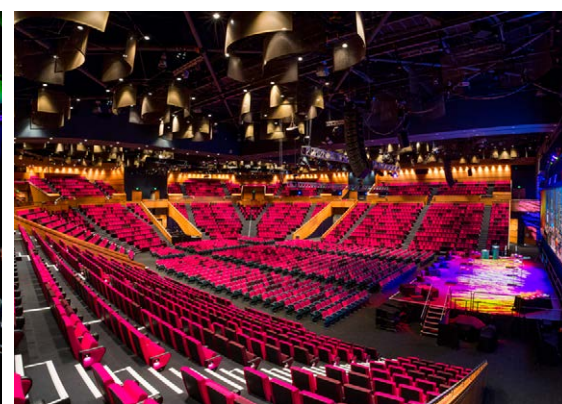

Brisbane Convention & Exhibition Centre Capacities.

M MEZZANINE LEVEL ROOMS	Theatre	Classroom	Banquet	Cocktail	Metres²
Meeting Room M1	160	90	90	150	157
Meeting Room M2	160	90	90	150	149
Meeting Room M1 & M2	370	210	210	300	306
Meeting Room M3	560	360	330	500	455
Meeting Room M4	560	360	320	500	432
Meeting Room M3 & M4	1104	690	640	1000	887
Meeting Room M5	24	12	12	24	28
Meeting Room M6	24	12	12	24	27
Meeting Room M5 & M6	48	36	30	48	55
Meeting Room M7	24	12	12	24	27
Meeting Room M8	24	12	12	24	27
Meeting Room M7 & M8	48	36	30	48	54
Meeting Room M9	45	24	24	45	44
M10 Speakers Presentation Centre	-	-	-	-	100

F FOYER LEVEL ROOMS	Theatre	Classroom	Banquet	Cocktail	Metres²
Tasting Room	-	-	18	50	33
Terrace	-	-	90	140	142
Boardroom 1	-	-	16	-	38
Boardroom 2	-	-	16	-	42
Great Hall	3958	-	2800	4000	4088
Great Hall 1 & 2	1569	-	1200	1800	1949
Great Hall 3 & 4	1578	-	1500	2200	2238
Great Hall Quadrant 1 (Q1)	786	-	580	900	938
Great Hall Quadrant 2 (Q2)	783	-	580	900	938
Great Hall Quadrant 3 (Q3)	953	-	700	1100	1080
Great Hall Quadrant 4 (Q4)	954	-	700	1100	1080
Exhibition Halls 1-4 (each)	-	-	2000	4000	5000

S SKY LEVEL ROOMS	Theatre	Classroom	Banquet	Cocktail	Metres²
Sky Room	315	180	190	300	270
Meeting Room S1	150	75	80	130	135

P PLAZA LEVEL ROOMS	Theatre	Classroom	Banquet	Cocktail	Metres²
Meeting Room P1	160	90	90	150	153
Meeting Room P2	160	90	90	150	149
Meeting Room P1 & P2	300	195	210	300	302
Meeting Room P3	108	54	60	100	103
Meeting Room P4	108	54	60	100	103
Meeting Room P5	108	54	60	100	103
Meeting Room P3 & P4	200	120	150	200	206
Meeting Room P4 & P5	200	120	150	200	206
Meeting Room P3, P4 & P5	350	195	210	340	309
Plaza Terrace Room	1008	630	650	1100	883
Plaza Ballroom	2000	1200	1380	2000	1581
Plaza Gallery*	-	-	160	160	350
Meeting Room P6	130	75	80	110	113
Meeting Room P7	130	75	80	110	113
Meeting Room P8	130	75	80	110	113
Meeting Room P6 & P7	270	160	180	240	231
Meeting Room P7 & P8	270	160	180	240	231
Meeting Rooms P6, P7 & P8	450	260	280	350	345
Meeting Room P9	160	99	100	150	143
Meeting Room P10	155	99	100	150	143
Meeting Room P11	160	99	100	150	143
Meeting Room P9 & P10	330	210	220	300	286
Meeting Room P10 & P11	330	210	220	300	286
Meeting Rooms P9, P10 & P11	570	340	350	450	430
Plaza Auditorium	620	-	-	-	-

C CONCORD LEVEL ROOMS	Theatre	Classroom	Banquet	Cocktail	Metres²
Concord Speakers Presentation Centre	-	-	-	-	100
Concord Boardroom	-	-	20	-	70

B BOULEVARD LEVEL ROOMS	Theatre	Classroom	Banquet	Cocktail	Metres²
Boulevard Auditorium	430	-	-	-	-
Meeting Room B1	130	75	80	110	113
Meeting Room B2	130	75	80	110	113
Meeting Room B3	130	75	80	110	113
Meeting Room B1 & B2	270	160	180	240	231
Meeting Room B2 & B3	270	160	180	240	231
Meeting Rooms B1, B2 & B3	450	260	280	350	345
Boulevard Room	600	350	390	600	530

A ARBOUR LEVEL ROOMS	Theatre	Classroom	Banquet	Cocktail	Metres²
Arbour Lounge	-	-	-	150	190
Meeting Room A1	50	30	20	60	70
Meeting Room A2	120	70	80	120	120
Arbour Speakers Presentation Centre	-	-	-	-	70
Arbour Boardroom	-	-	16	-	38

Important notes

- The Great Hall theatre seating is also accessible on the Mezzanine level.
- Theatre and classroom capacities include staging for speaker appropriate to the size of the room.
- Banquet and cocktail capacities are the comfortable maximums for each room. Staging and/or dance floors have not been incorporated and will reduce these capacities.
- Meetings are not permissible in the Plaza Gallery due to the care and preservation of the iconic Indigenous artwork on display.
- Information accurate at time of printing, September 2025.